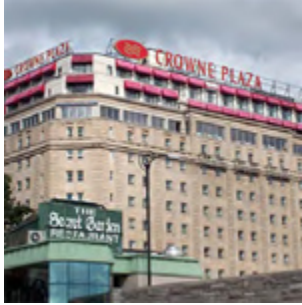

# Niagara Falls

## CROWNE PLAZA FALLSVIEW

5685 Falls Avenue, Niagara Falls, ON

The Grand Dame of Niagara Falls Hotels, the Crowne Plaza is steps from the Falls, and features direct indoor connections to the Fallsview Indoor Waterpark, Casino Niagara, and all dining and attractions located on the Falls Avenue Entertainment Resort. The Fallsview Restaurant, located on the penthouse level of the internally connected Sheraton on the Falls Hotel, provides guests of the Crowne Plaza with an alternative in Fallsview dining. The floor to ceiling windows overlooking the Falls guarantee that the Fallsview Restaurant is the perfect location to watch fireworks displays every Friday night.

## MARRIOTT ON THE FALLS (GATEWAY)

6755 Fallsview Blvd, ON

Experience one of the world's most treasured natural wonders from the Niagara Falls Marriott on the Falls. This location on features spectacular views of Niagara Falls along with an expansive offering of well-appointed guest rooms and spacious suites. Floor-to-ceiling windows in many of the rooms enhance your view, while full service amenities include luxury bedding, high-speed Internet access, a mini refrigerator and room service. Accommodations include guest rooms with a cozy fireplace or relaxing whirlpool. Many popular attractions are just moments away, including the Niagara Fallsview Casino Resort, Seneca Casino, the Butterfly Conservatory and Scotiabank Convention Centre. Dine at the Fallsview Café or Milestones Fallsview Restaurant. Enjoy the heated indoor pool and fully-equipped fitness center.